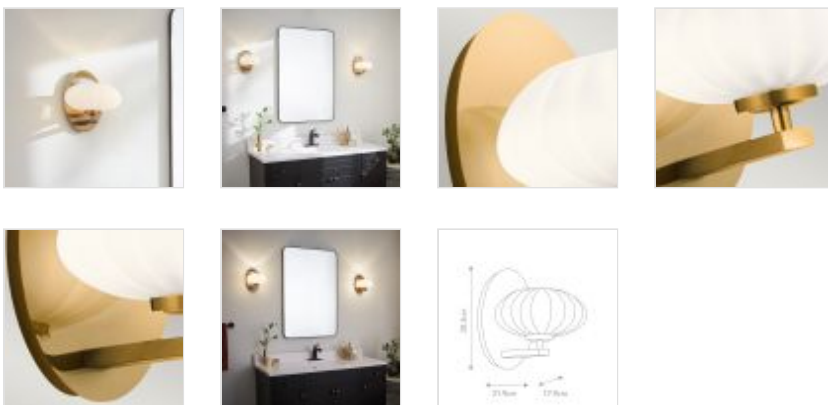

QN-PIM1-FXG

Pim 1 Light Wall Light - Fox Gold

DETAILS	
BRAND	Kichler
FAMILY	Pim
SUITABLE LOCATION	Interior / Bathroom
GUARANTEE	General 2 Year Guarantee
IP RATING	IP44
FINISH	Fox Gold
FITTING HEIGHT	203mm
WIDTH	179mm
PROJECTION/DEPTH	219mm
POWER SOURCE	Mains Voltage
VOLTAGE	220-240v 50hz
MAXIMUM WATTAGE	3W LED
NUMBER OF LAMPS	1
SOCKET	G9
INTEGRATED LED	No
LED LUMENS	300Lm
LED COLOUR TEMP	3000k
CLASS	Class I
BUILD MATERIALS	Steel, Satin Etched Cased Opal Glass
SHADE MATERIAL	Glass
DIMMABLE FITTING	Compatible With Dimmable Lamps
PRODUCT WEIGHT	1.09kg
BOX DIMENSIONS	25 X 25 X 32cm
BOX WEIGHT	1.63 Kg

PRODUCT DETAILS

The Pim 1lt wall light features a nostalgic mid-century modern design with round-shaped satin etched cased opal glasses. A perfect addition to contemporary and transitional settings, all Pim fittings are IP44 rated and supplied with G9 LED lamps, giving them the added benefit of being suitable for use in bathrooms. The range is available in Fox Gold or Polished Chrome.