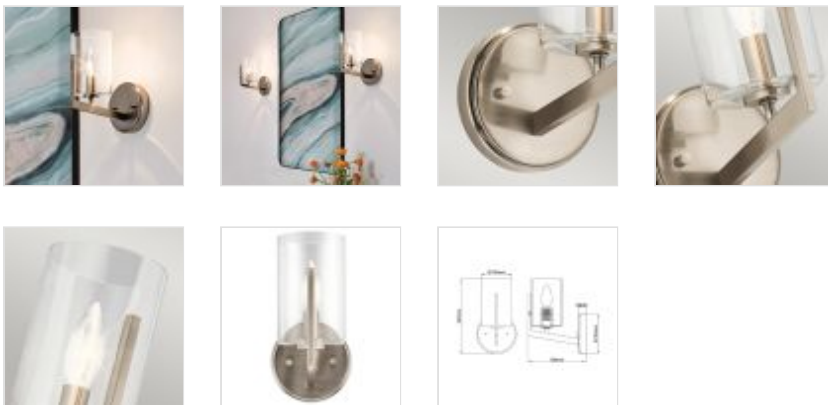

**QN-NYE1-CLP**  
**Nye 1 Light Wall Light - Classic Pewter**

DETAILS	
<b>BRAND</b>	Kichler
<b>FAMILY</b>	Nye
<b>SUITABLE LOCATION</b>	Interior
<b>GUARANTEE</b>	General 2 Year Guarantee
<b>FINISH</b>	Classic Pewter
<b>FITTING HEIGHT</b>	245mm
<b>WIDTH</b>	130mm
<b>PROJECTION/DEPTH</b>	189mm
<b>POWER SOURCE</b>	Mains Voltage
<b>VOLTAGE</b>	220-240v 50hz
<b>MAXIMUM WATTAGE</b>	40W
<b>NUMBER OF LAMPS</b>	1
<b>SOCKET</b>	E14
<b>INTEGRATED LED</b>	No
<b>CLASS</b>	Class I
<b>BUILD MATERIALS</b>	Steel, Clear Glass
<b>SHADE MATERIAL</b>	Glass
<b>DIMMABLE FITTING</b>	Compatible With Dimmable Lamps
<b>PRODUCT WEIGHT</b>	0.73kg
<b>BOX DIMENSIONS</b>	32.9 X 24.7 X 178cm
<b>BOX WEIGHT</b>	1.19 Kg

**PRODUCT DETAILS**

The Nye collection features a mid-century modern design available in Classic Pewter. The lamps are accented by cylindrical clear glass shades. Ideal for both contemporary and transitional environments.