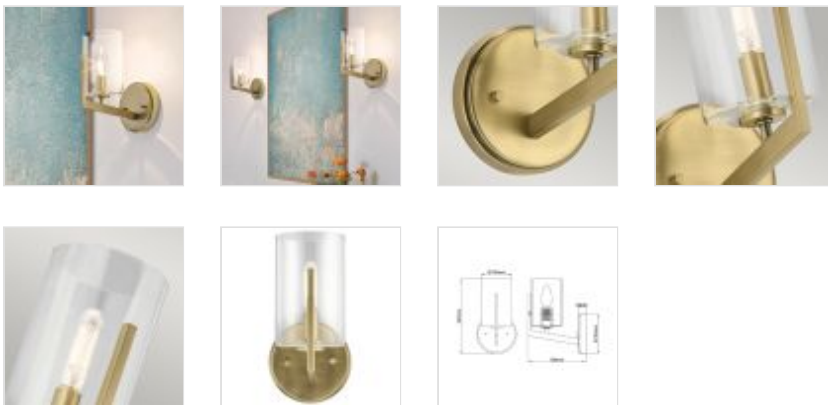

QN-NYE1-BNB
Nye 1 Light Wall Light - Brushed Natural Brass

DETAILS	
BRAND	Kichler
FAMILY	Nye
SUITABLE LOCATION	Interior
GUARANTEE	General 2 Year Guarantee
FINISH	Brushed Natural Brass
FITTING HEIGHT	245mm
WIDTH	130mm
PROJECTION/DEPTH	189mm
POWER SOURCE	Mains Voltage
VOLTAGE	220-240v 50hz
MAXIMUM WATTAGE	40W
NUMBER OF LAMPS	1
SOCKET	E14
INTEGRATED LED	No
CLASS	Class I
BUILD MATERIALS	Steel, Clear Glass
SHADE MATERIAL	Glass
DIMMABLE FITTING	Compatible With Dimmable Lamps
PRODUCT WEIGHT	0.73kg
BOX DIMENSIONS	32.9 X 24.7 X 178cm
BOX WEIGHT	1.19 Kg

PRODUCT DETAILS

The Nye collection features a mid-century modern design available in Brushed Natural Brass. The lamps are accented by cylindrical clear glass shades. Ideal for both contemporary and transitional environments.