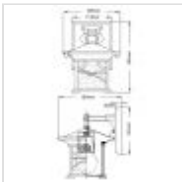

QN-MORRIS-S

Morris 1 Light Small Wall Lantern - Distressed Copper

DETAILS	
BRAND	Kichler
FAMILY	Morris
SUITABLE LOCATION	Exterior
GUARANTEE	3 Year Anti Corrosion Guarantee
IP RATING	IP44
FINISH	Distressed Copper
FITTING HEIGHT	206mm
WIDTH	165mm
PROJECTION/DEPTH	185mm
POWER SOURCE	Mains Voltage
VOLTAGE	220-240v 50hz
MAXIMUM WATTAGE	60W
NUMBER OF LAMPS	1
SOCKET	E27 (golf Ball)
INTEGRATED LED	No
CLASS	Class I
BUILD MATERIALS	Aluminium, Inside Etched Iridized Seeded Glass
DIMMABLE FITTING	Compatible With Dimmable Lamps
PRODUCT WEIGHT	1.67kg
BOX DIMENSIONS	24 X 24 X 26.5cm
BOX WEIGHT	1.86 Kg

**PRODUCT DETAILS**

The incomparable trailing design of this small wall lantern from the Morris collection reflects Southwest Mission style. Distressed copper finish along with the inside etched, iridescent -seedy glass will be admired time and again. IP44 rated.