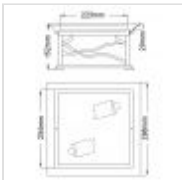

QN-MORRIS-F**Morris 2 Light Flush - Distressed Copper****DETAILS**

BRAND	Kichler
FAMILY	Morris
SUITABLE LOCATION	Exterior
GUARANTEE	3 Year Anti Corrosion Guarantee
IP RATING	IP44
FINISH	Distressed Copper
FITTING HEIGHT	152mm
WIDTH	298mm
PROJECTION/DEPTH	298mm
POWER SOURCE	Mains Voltage
VOLTAGE	220-240v 50hz
MAXIMUM WATTAGE	60W
NUMBER OF LAMPS	2
SOCKET	E27
INTEGRATED LED	No
CLASS	Class I
BUILD MATERIALS	Aluminium, Inside Etched Iridized Seeded Glass
DIMMABLE FITTING	Compatible With Dimmable Lamps
PRODUCT WEIGHT	3.15kg
BOX DIMENSIONS	37.5 X 37.5 X 25cm
BOX WEIGHT	3.50 Kg

**PRODUCT DETAILS**

The incomparable trailing design of this Flush fixture from the Morris collection reflects Southwest Mission style. Distressed copper finish along with the inside etched, iridescent -seedy glass will be admired time and again. IP44 rated.