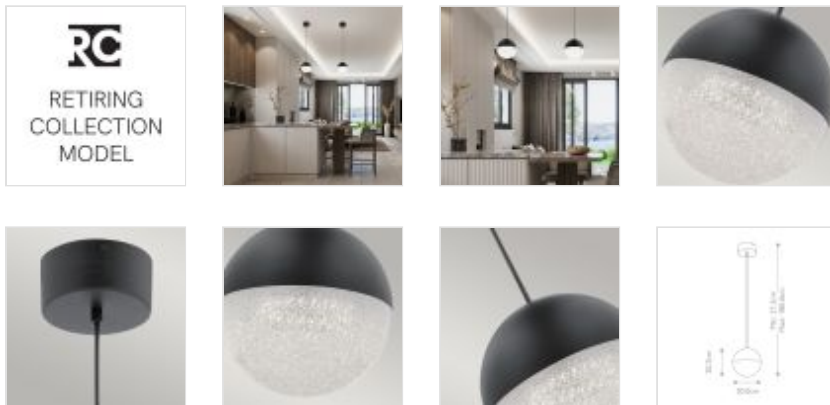

QN-MOONLIT-P-MBK
Moonlit LED Mini Pendant - Matte Black

DETAILS	
BRAND	Kichler
FAMILY	Moonlit
SUITABLE LOCATION	Interior
GUARANTEE	General 2 Year Guarantee
FINISH	Matte Black
FITTING HEIGHT	202mm
DIAMETER	200mm
MINIMUM DROP	273mm
MAXIMUM DROP	1800mm
POWER SOURCE	Mains Voltage To LED Driver/Module
VOLTAGE	220-240v 50hz
MAXIMUM WATTAGE	20.9W
NUMBER OF LAMPS	1
SOCKET	Integrated LED
INTEGRATED LED	Yes
LED LUMENS	2131Lm
LED COLOUR TEMP	3000k
CLASS	Class I
BUILD MATERIALS	Aluminium, Iron, Acrylic With Zirconia Chip
SHADE MATERIAL	Acrylic
PRODUCT WEIGHT	1.35kg
BOX DIMENSIONS	38 X 27.5 X 29cm
BOX WEIGHT	2.00 Kg

PRODUCT DETAILS

Mini orbs sparkle and shine, bringing the effect of moonlight inside. Cubic Zirconia chips scatter the soft light beautifully. 20.9W integrated LED with 2131 lm output and available with a Matte Black finish.