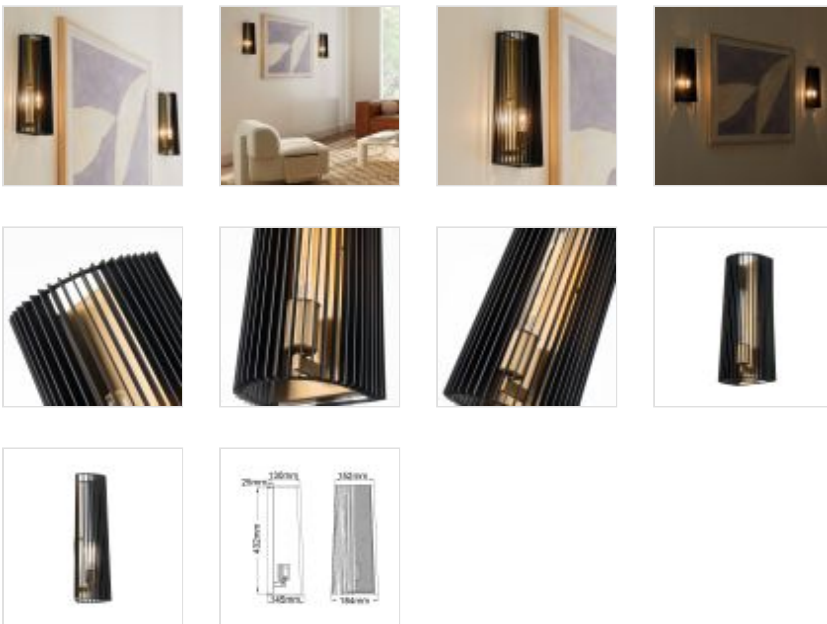

QN-LINARA1-BK

Linara 1 Light Wall Light - Black & Natural Brass

DETAILS	
BRAND	Kichler
FAMILY	Linara
SUITABLE LOCATION	Interior
GUARANTEE	General 2 Year Guarantee
FINISH	Black & Natural Brass
FITTING HEIGHT	432mm
WIDTH	184mm
PROJECTION/DEPTH	145mm
POWER SOURCE	Mains Voltage
VOLTAGE	220-240v 50hz
MAXIMUM WATTAGE	60W
NUMBER OF LAMPS	1
SOCKET	E27
INTEGRATED LED	No
BUILD MATERIALS	Steel
DIMMABLE FITTING	Compatible With Dimmable Lamps
PRODUCT WEIGHT	3.7kg
BOX DIMENSIONS	48.5 X 23.5 X 25.5cm
BOX WEIGHT	4.60 Kg

**PRODUCT DETAILS**

The Natural Brass finish on the Linara is like jewelry to the Matte Black metal slatted shade. When illuminated, this range is a true spectacle adding an intangible texture to the surrounding canvas. A refreshing twist on contemporary and mid-century modern décor.