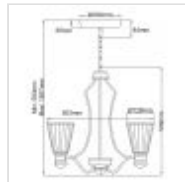

**QN-KAYVA9-PN**  
 Kayva LED 9 Light 4 Arm Chandelier - Polished Nickel

DETAILS	
BRAND	Kichler
FAMILY	Kayva
SUITABLE LOCATION	Interior
GUARANTEE	General 2 Year Guarantee
IP RATING	IP44
FINISH	Polished Nickel
FITTING HEIGHT	509mm
DIAMETER	503mm
MINIMUM DROP	593mm
MAXIMUM DROP	1507mm
POWER SOURCE	Mains Voltage To LED Driver/Module
VOLTAGE	220-240v 50hz
MAXIMUM WATTAGE	24W
NUMBER OF LAMPS	1
SOCKET	Integrated LED
INTEGRATED LED	Yes
LED LUMENS	1625Lm
LED COLOUR TEMP	3000k
CLASS	Class I
BUILD MATERIALS	Steel, Aluminium, Clear Faceted Glass
SHADE MATERIAL	Glass
PRODUCT WEIGHT	5.95kg
BOX DIMENSIONS	50.8 X 34.3 X 55.9cm
BOX WEIGHT	8.15 Kg

**PRODUCT DETAILS**

Inspired by vintage glass decanters found in Paris flea markets. The Kayva series, with in-built dimmable LED technology, radiates French elegance by combining sleek lines with clear faceted glass and a Polished Nickel finish for an updated traditional style. Kayva is IP44 rated and can be used in bathrooms.