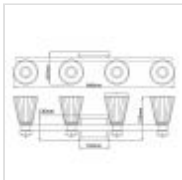

QN-KAYVA4-PN

Kayva LED 4 Arm Dual-lit Wall Light - Polished Nickel

DETAILS	
BRAND	Kichler
FAMILY	Kayva
SUITABLE LOCATION	Interior / Bathroom
GUARANTEE	General 2 Year Guarantee
IP RATING	IP44
FINISH	Polished Nickel
FITTING HEIGHT	230mm
WIDTH	848mm
PROJECTION/DEPTH	167mm
POWER SOURCE	Mains Voltage To LED Driver/Module
VOLTAGE	220-240v 50hz
MAXIMUM WATTAGE	22W
NUMBER OF LAMPS	1
SOCKET	Integrated LED
INTEGRATED LED	Yes
LED LUMENS	1625Lm
LED COLOUR TEMP	3000k
CLASS	Class I
BUILD MATERIALS	Steel, Aluminium, Clear Faceted Glass
SHADE MATERIAL	Glass
PRODUCT WEIGHT	4.94kg
BOX DIMENSIONS	89.5 X 34 X 21.6cm
BOX WEIGHT	6.18 Kg

**PRODUCT DETAILS**

Inspired by vintage glass decanters found in Paris flea markets. The Kayva series, with in-built dimmable LED technology, radiates French elegance by combining sleek lines with clear faceted glass and a Polished Nickel finish for an updated traditional style. Kayva is IP44 rated and can be used in bathrooms.