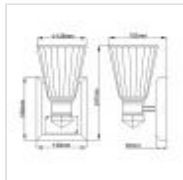

**QN-KAYVA1-PN**  
 Kayva LED 1 Arm Dual-lit Wall Light - Polished Nickel

DETAILS	
BRAND	Kichler
FAMILY	Kayva
SUITABLE LOCATION	Interior / Bathroom
GUARANTEE	General 2 Year Guarantee
IP RATING	IP44
FINISH	Polished Nickel
FITTING HEIGHT	247mm
WIDTH	130mm
PROJECTION/DEPTH	152mm
POWER SOURCE	Mains Voltage To LED Driver/Module
VOLTAGE	220-240v 50hz
MAXIMUM WATTAGE	8W
NUMBER OF LAMPS	1
SOCKET	Integrated LED
INTEGRATED LED	Yes
LED LUMENS	650Lm
LED COLOUR TEMP	3000k
CLASS	Class I
BUILD MATERIALS	Steel, Aluminium, Clear Faceted Glass
SHADE MATERIAL	Glass
PRODUCT WEIGHT	1.53kg
BOX DIMENSIONS	33 X 21.6 X 22.2cm
BOX WEIGHT	1.91 Kg

## PRODUCT DETAILS

Inspired by vintage glass decanters found in Paris flea markets. The Kayva series, with in-built dimmable LED technology, radiates French elegance by combining sleek lines with clear faceted glass and a Polished Nickel finish for an updated traditional style. Kayva is IP44 rated and can be used in bathrooms.