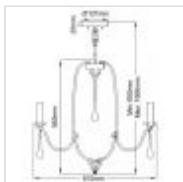

**QN-KARLEE5**

**Karlee 5 Light Chandelier - Classic Pewter**

DETAILS	
<b>BRAND</b>	Kichler
<b>FAMILY</b>	Karlee
<b>SUITABLE LOCATION</b>	Interior
<b>GUARANTEE</b>	General 2 Year Guarantee
<b>FINISH</b>	Classic Pewter
<b>FITTING HEIGHT</b>	565mm
<b>DIAMETER</b>	610mm
<b>MINIMUM DROP</b>	692mm
<b>MAXIMUM DROP</b>	1606mm
<b>POWER SOURCE</b>	Mains Voltage
<b>VOLTAGE</b>	220-240v 50hz
<b>MAXIMUM WATTAGE</b>	60W
<b>NUMBER OF LAMPS</b>	5
<b>SOCKET</b>	E14
<b>INTEGRATED LED</b>	No
<b>RODS SUPPLIED</b>	Supplied With 2 X 305mm & 2 X 152mm Rods.
<b>CLASS</b>	Class I
<b>BUILD MATERIALS</b>	Steel, Crystal
<b>DIMMABLE FITTING</b>	Compatible With Dimmable Lamps
<b>PRODUCT WEIGHT</b>	5.76kg
<b>BOX DIMENSIONS</b>	67 X 30 X 52.5cm
<b>BOX WEIGHT</b>	6.40 Kg