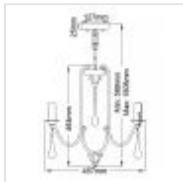

QN-KARLEE3

Karlee 3 Light Chandelier - Classic Pewter

DETAILS	
BRAND	Kichler
FAMILY	Karlee
SUITABLE LOCATION	Interior
GUARANTEE	General 2 Year Guarantee
FINISH	Classic Pewter
FITTING HEIGHT	464mm
DIAMETER	457mm
MINIMUM DROP	589mm
MAXIMUM DROP	1505mm
POWER SOURCE	Mains Voltage
VOLTAGE	220-240v 50hz
MAXIMUM WATTAGE	60W
NUMBER OF LAMPS	3
SOCKET	E14
INTEGRATED LED	No
RODS SUPPLIED	Supplied With 2 X 305mm & 2 X 152mm Rods.
CLASS	Class I
BUILD MATERIALS	Steel, Crystal
DIMMABLE FITTING	Compatible With Dimmable Lamps
PRODUCT WEIGHT	3.74kg
BOX DIMENSIONS	50 X 31 X 44cm
BOX WEIGHT	4.16 Kg