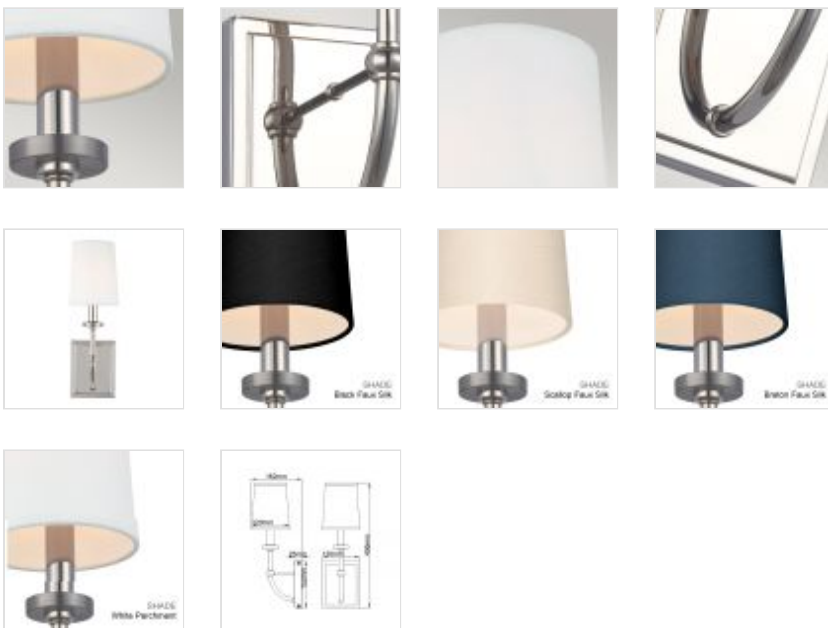

QN-FELIXSTOWE1
 Felixstowe 1 Light Wall Light - Polished Chrome,
 White Parchment Shade

DETAILS	
BRAND	Generation Lighting (Feiss)
FAMILY	Felixstowe
SUITABLE LOCATION	Interior / Bathroom
GUARANTEE	General 2 Year Guarantee
IP RATING	IP44
FINISH	Polished Chrome, White Parchment Shade
FITTING HEIGHT	406mm
WIDTH	120mm
PROJECTION/DEPTH	162mm
POWER SOURCE	Mains Voltage
VOLTAGE	220-240v 50hz
MAXIMUM WATTAGE	3W LED
NUMBER OF LAMPS	1
SOCKET	G9
INTEGRATED LED	No
LED LUMENS	300Lm
LED COLOUR TEMP	3000k
CLASS	Class I
BUILD MATERIALS	Steel, White Parchment
SHADE MATERIAL	Parchment
HOURS	25000
DIMMABLE FITTING	Compatible With Dimmable Lamps
PRODUCT WEIGHT	1.26kg
BOX DIMENSIONS	17.1 X 24.1 X 36.8cm
BOX WEIGHT	1.40 Kg

PRODUCT DETAILS

The large Felixstowe wall light is IP44 rated for bathroom but this elegant light fixture will be at ease in any other interior setting. The G9 LED lamp is supplied along with the white parchment shade which sits on the Polished chrome backplate.