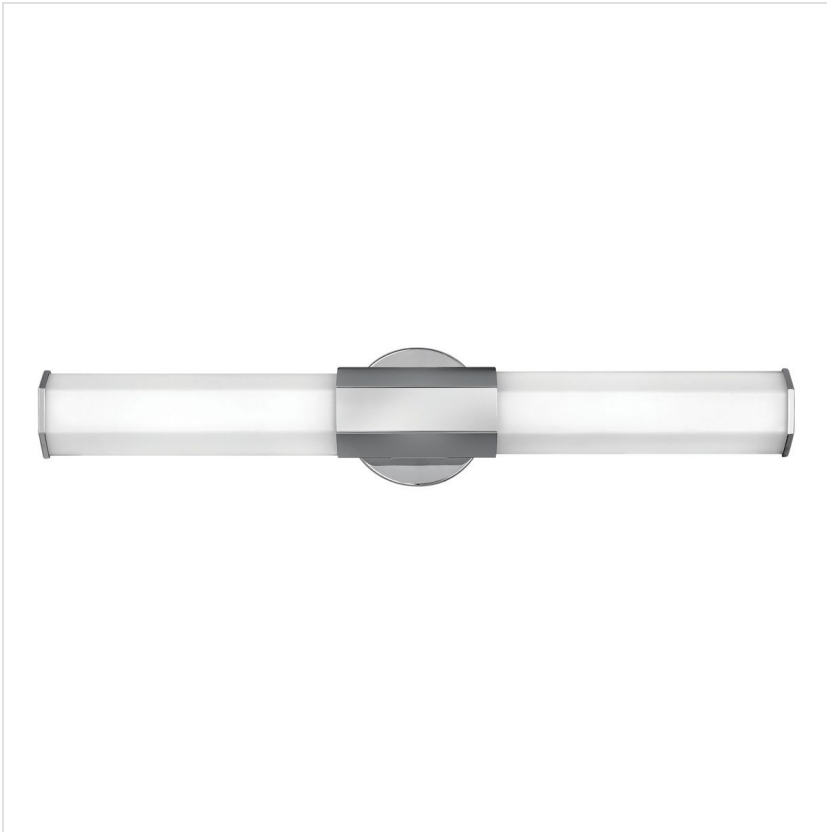

**QN-FACET-LED2-PC-BATH**

Facet Dual LED Wall Light - Polished Chrome

DETAILS	
BRAND	Hinkley
FAMILY	Facet
SUITABLE LOCATION	Interior / Bathroom
GUARANTEE	General 2 Year Guarantee
IP RATING	IP44
FINISH	Polished Chrome
FITTING HEIGHT	659mm
WIDTH	127mm
PROJECTION/DEPTH	105mm
POWER SOURCE	Mains Voltage To LED Driver/Module
VOLTAGE	220-240v 50hz
MAXIMUM WATTAGE	12W
NUMBER OF LAMPS	2
SOCKET	Integrated LED
INTEGRATED LED	Yes
LED LUMENS	2160Lm
LED COLOUR TEMP	3000k
CLASS	Class I
BUILD MATERIALS	Steel, Opal Etched Glass
SHADE MATERIAL	Glass
PRODUCT WEIGHT	1.83kg
BOX DIMENSIONS	71.1 X 29.5 X 15.2cm
BOX WEIGHT	2.64 Kg

**PRODUCT DETAILS**

For a profile that is unpretentious, yet unforgettable, view all the sides of Facet. Interesting angles combine with a bold center bracelet to create the edgy and contemporary look. Hexagonal etched glass is showcased by a Polished Chrome center and end caps of the same shape, while the Invisi mount system remains unseen to simply highlight the superior style. Fitted with an integral LED module and crafted to IP44 spec, this head-turner is a great fit for bathroom use too.