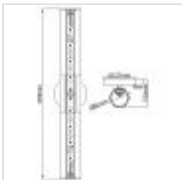

QN-FACET-LED2-HB-BATH

Facet Dual LED Wall Light - Heritage Brass

**DETAILS**

BRAND	Hinkley
FAMILY	Facet
SUITABLE LOCATION	Interior / Bathroom
GUARANTEE	General 2 Year Guarantee
IP RATING	IP44
FINISH	Heritage Brass
FITTING HEIGHT	659mm
WIDTH	127mm
PROJECTION/DEPTH	105mm
POWER SOURCE	Mains Voltage To LED Driver/Module
VOLTAGE	220-240v 50hz
MAXIMUM WATTAGE	12W
NUMBER OF LAMPS	2
SOCKET	Integrated LED
INTEGRATED LED	Yes
LED LUMENS	2160Lm
LED COLOUR TEMP	3000k
CLASS	Class I
BUILD MATERIALS	Steel, Opal Etched Glass
SHADE MATERIAL	Glass
PRODUCT WEIGHT	1.83kg
BOX DIMENSIONS	71.1 X 29.5 X 15.2cm
BOX WEIGHT	2.64 Kg

**PRODUCT DETAILS**

For a profile that is unpretentious, yet unforgettable, view all the sides of Facet. Interesting angles combine with a bold center bracelet to create the edgy and contemporary look. Hexagonal etched glass is showcased by a Heritage Brass center and end caps of the same shape, while the Invisi mount system remains unseen to simply highlight the superior style. Fitted with an integral LED module and crafted to IP44 spec, this head-turner is a great fit for bathroom use too.