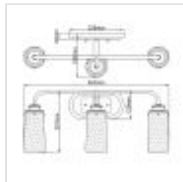

QN-BRAELYN3-PC

Braelyn 3 Light Wall Light - Polished Chrome

DETAILS

BRAND	Kichler
FAMILY	Braelyn
SUITABLE LOCATION	Interior / Bathroom
GUARANTEE	General 2 Year Guarantee
IP RATING	IP44
FINISH	Polished Chrome
FITTING HEIGHT	257mm
WIDTH	603mm
PROJECTION/DEPTH	183mm
POWER SOURCE	Mains Voltage
VOLTAGE	220-240v 50hz
MAXIMUM WATTAGE	40W
NUMBER OF LAMPS	3
SOCKET	E27
INTEGRATED LED	No
CLASS	Class I
BUILD MATERIALS	Steel, Clear Seeded Glass
SHADE MATERIAL	Seeded Glass
DIMMABLE FITTING	Compatible With Dimmable Lamps
PRODUCT WEIGHT	2.8kg
BOX DIMENSIONS	71.8 X 28.6 X 23.5cm
BOX WEIGHT	3.11 Kg

PRODUCT DETAILS

There's so much to love about the reclaimed style of this 3 light bath light from the Braelyn collection. The vintage industrial design is punctuated with Clear Seedy Glass shades, reminiscent of glass jars that were a staple of 19th century American life. The Polished Chrome finish enhances this style.