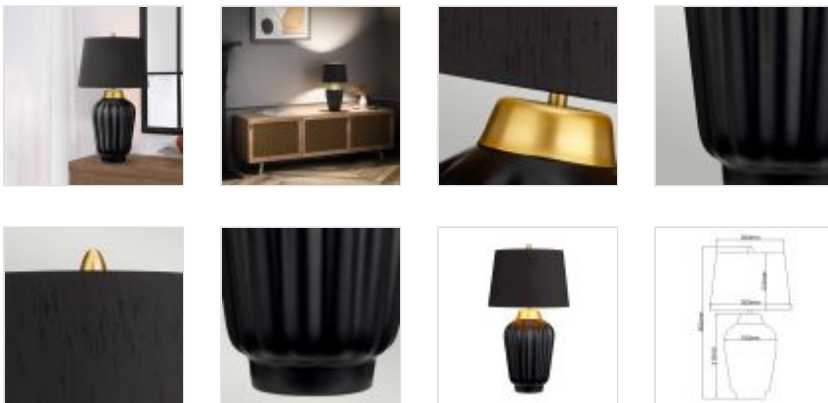

QN-BEXLEY-TL-BKBB

Bexley 1 Light Table Lamp - Black & Brushed Brass

| DETAILS | |
|-------------------|--------------------------------------|
| BRAND | Quintiesse |
| FAMILY | Bexley |
| SUITABLE LOCATION | Interior |
| GUARANTEE | General 2 Year Guarantee |
| FINISH | Black & Brushed Brass |
| FITTING HEIGHT | 562mm |
| DIAMETER | 300mm |
| POWER SOURCE | Plug |
| VOLTAGE | 220-240v 50hz |
| MAXIMUM WATTAGE | 60W |
| NUMBER OF LAMPS | 1 |
| SOCKET | E27 |
| INTEGRATED LED | No |
| CLASS | Class I |
| BUILD MATERIALS | Ceramic, Steel, Faux Silk |
| SHADE MATERIAL | Faux Silk |
| DIMMABLE FITTING | Compatible With Dimmable Smart Lamps |
| PRODUCT WEIGHT | 3.11kg |
| BOX DIMENSIONS | 34 X 34 X 58cm |
| BOX WEIGHT | 3.45 Kg |

**PRODUCT DETAILS**

Bexley is a compact and simple table lamp design, but with its elegant brushed brass metal cap and delicate ribbed details it brings a refined elegance to any room. Complete with a Black faux silk tapered shade with gold laminate lining. (shade ref: LSUK040).