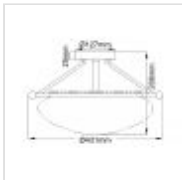

QN-BELLE-SF-PN

Belle 3 Light Semi-Flush - Polished Nickel

DETAILS	
BRAND	Kichler
FAMILY	Belle
SUITABLE LOCATION	Interior
GUARANTEE	General 2 Year Guarantee
FINISH	Polished Nickel
FITTING HEIGHT	266mm
DIAMETER	431mm
POWER SOURCE	Mains Voltage
VOLTAGE	220-240v 50hz
MAXIMUM WATTAGE	40W
NUMBER OF LAMPS	3
SOCKET	E14
INTEGRATED LED	No
CLASS	Class I
BUILD MATERIALS	Steel, Clear Seeded Glass
SHADE MATERIAL	Seeded Glass
DIMMABLE FITTING	Compatible With Dimmable Lamps
PRODUCT WEIGHT	3.89kg
BOX DIMENSIONS	45 X 45 X 31cm
BOX WEIGHT	4.32 Kg

**PRODUCT DETAILS**

The distinctive shape of the decorative glass vessel gives this Belle 3 light semi flush ceiling light it's pretty style. Clear seeded glass combines with the clean Polished Nickel arms, creating a style that works well in rooms with an updated traditional décor.