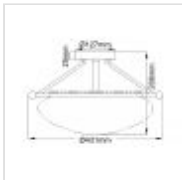

QN-BELLE-SF-OZ

Belle 3 Light Semi-Flush - Olde Bronze

DETAILS	
BRAND	Kichler
FAMILY	Belle
SUITABLE LOCATION	Interior
GUARANTEE	General 2 Year Guarantee
FINISH	Olde Bronze
FITTING HEIGHT	266mm
DIAMETER	431mm
POWER SOURCE	Mains Voltage
VOLTAGE	220-240v 50hz
MAXIMUM WATTAGE	40W
NUMBER OF LAMPS	3
SOCKET	E14
INTEGRATED LED	No
CLASS	Class I
BUILD MATERIALS	Steel, Clear Seeded Glass
SHADE MATERIAL	Seeded Glass
DIMMABLE FITTING	Compatible With Dimmable Lamps
PRODUCT WEIGHT	3.83kg
BOX DIMENSIONS	45 X 45 X 31cm
BOX WEIGHT	4.26 Kg

**PRODUCT DETAILS**

The distinctive shape of the decorative glass vessel gives this Belle 3 light semi flush ceiling light it's pretty style. Clear seeded glass combines with the clean Olde Bronze arms, creating a style that works well in rooms with an updated traditional décor.