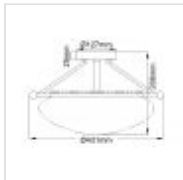

**QN-BELLE-SF-BNB**

Belle 3 Light Semi-Flush- Brushed Natural Brass

DETAILS	
BRAND	Kichler
FAMILY	Belle
SUITABLE LOCATION	Interior
GUARANTEE	General 2 Year Guarantee
FINISH	Brushed Natural Brass
FITTING HEIGHT	266mm
DIAMETER	431mm
POWER SOURCE	Mains Voltage
VOLTAGE	220-240v 50hz
MAXIMUM WATTAGE	40W
NUMBER OF LAMPS	3
SOCKET	E14
INTEGRATED LED	No
CLASS	Class I
BUILD MATERIALS	Steel, Clear Seeded Glass
SHADE MATERIAL	Seeded Glass
DIMMABLE FITTING	Compatible With Dimmable Lamps
PRODUCT WEIGHT	3.89kg
BOX DIMENSIONS	45 X 45 X 31cm
BOX WEIGHT	4.32 Kg

**PRODUCT DETAILS**

The distinctive shape of the decorative glass vessel gives this Belle 3 light semi flush ceiling light it's pretty style. Clear seeded glass combines with the clean Brushed Natural Brass arms, creating a style that works well in rooms with an updated traditional décor.