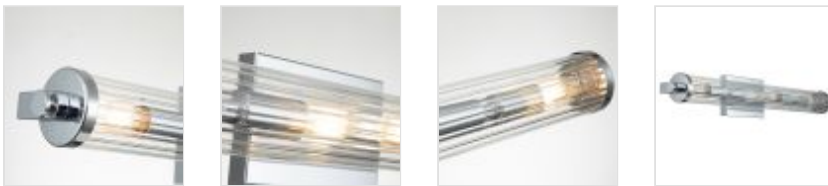

**QN-AZORES4-PC****Azores 4 Light Wall Light - Polished Chrome**

DETAILS	
BRAND	Kichler
FAMILY	Azores
SUITABLE LOCATION	Interior / Bathroom
GUARANTEE	General 2 Year Guarantee
IP RATING	IP44
FINISH	Polished Chrome
FITTING HEIGHT	115mm
WIDTH	691mm
PROJECTION/DEPTH	115mm
POWER SOURCE	Mains Voltage
VOLTAGE	220-240v 50hz
MAXIMUM WATTAGE	40W
NUMBER OF LAMPS	4
SOCKET	E14
INTEGRATED LED	No
CLASS	Class I
BUILD MATERIALS	Steel, Clear Fluted Glass
SHADE MATERIAL	Glass
DIMMABLE FITTING	Compatible With Dimmable Lamps
PRODUCT WEIGHT	2.1kg
BOX DIMENSIONS	74 X 26 X 15cm
BOX WEIGHT	2.70 Kg

**PRODUCT DETAILS**

A vintage-industrial inspired silhouette, the 24" linear vanity bath light from the Azores™ collection can fit your bath and vanity lighting needs. Accented with clear ribbed glass and capped Classic Pewter finish, this cylindrically shaped fixture adjusts to the style and flow of your bath.