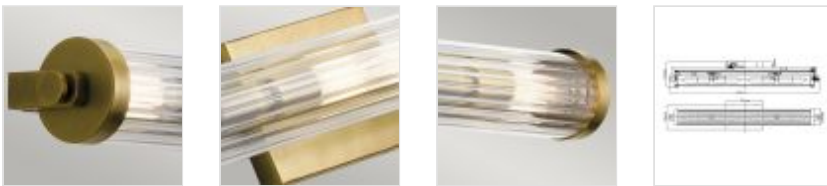

QN-AZORES4-NBR**Azores 4 Light Wall Light - Natural Brass****DETAILS**

BRAND	Kichler
FAMILY	Azores
SUITABLE LOCATION	Interior / Bathroom
GUARANTEE	General 2 Year Guarantee
IP RATING	IP44
FINISH	Natural Brass
FITTING HEIGHT	115mm
WIDTH	691mm
PROJECTION/DEPTH	115mm
POWER SOURCE	Mains Voltage
VOLTAGE	220-240v 50hz
MAXIMUM WATTAGE	40W
NUMBER OF LAMPS	4
SOCKET	E14
INTEGRATED LED	No
CLASS	Class I
BUILD MATERIALS	Steel, Clear Fluted Glass
SHADE MATERIAL	Glass
DIMMABLE FITTING	Compatible With Dimmable Lamps
PRODUCT WEIGHT	2.1kg
BOX DIMENSIONS	74 X 26 X 15cm
BOX WEIGHT	2.70 Kg

**PRODUCT DETAILS**

A vintage-industrial inspired silhouette, the 24" linear vanity bath light from the Azores™ collection can fit your bath and vanity lighting needs. Accented with clear ribbed glass and capped Natural Brass finish, this cylindrically shaped fixture adjusts to the style and flow of your bath.