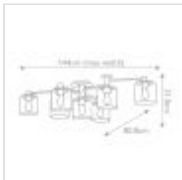

QN-AXEL7-HB

Axel 7 Light Semi-flush - Heritage Brass

DETAILS	
BRAND	Hinkley
FAMILY	Axel
SUITABLE LOCATION	Interior
GUARANTEE	General 2 Year Guarantee
FINISH	Heritage Brass
FITTING HEIGHT	318mm
WIDTH	1440mm (max Width)
PROJECTION/DEPTH	808mm
POWER SOURCE	Mains Voltage
VOLTAGE	220-240v 50hz
MAXIMUM WATTAGE	60W
NUMBER OF LAMPS	7
SOCKET	E27
INTEGRATED LED	No
CLASS	Class I
BUILD MATERIALS	Steel, Clear Glass
SHADE MATERIAL	Glass
DIMMABLE FITTING	Compatible With Dimmable Lamps
PRODUCT WEIGHT	10.05kg
BOX DIMENSIONS	73 X 45 X 45cm
BOX WEIGHT	13.55 Kg

**PRODUCT DETAILS**

Practicality never looked so sleek! Axel's low profile makes it the perfect solution for low ceilings in need of enhanced lighting. The seven-light fitting is mounted to the ceiling at three connection points and has articulating arms to allow for custom configurations, meaning you can get perfect lighting without having to sacrifice on style. Axel is available in a Heritage Brass finish.