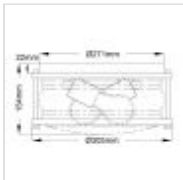

QN-ASHLANDBAY-F-PC-BATH

Ashland Bay 2 Light Flush - Polished Chrome

DETAILS	
BRAND	Kichler
FAMILY	Ashland Bay
SUITABLE LOCATION	Interior / Bathroom
GUARANTEE	General 2 Year Guarantee
IP RATING	IP44
FINISH	Polished Chrome
FITTING HEIGHT	154mm
DIAMETER	305mm
POWER SOURCE	Mains Voltage
VOLTAGE	220-240v 50hz
MAXIMUM WATTAGE	60W
NUMBER OF LAMPS	2
SOCKET	E27
INTEGRATED LED	No
CLASS	Class I
BUILD MATERIALS	Steel, Clear Seeded Glass
SHADE MATERIAL	Glass
DIMMABLE FITTING	Compatible With Dimmable Lamps
PRODUCT WEIGHT	2.85kg
BOX DIMENSIONS	38.5 X 38.5 X 34cm
BOX WEIGHT	4.04 Kg