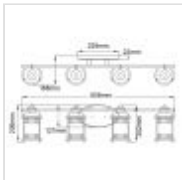

PRODUCT DETAILS

Ashland Bay offers a memorable nautical feel. For a vintage inspired look, the Natural Brass finish accentuates the beautiful clear seeded glass. Made to IP44 spec, this range is a great fit for bathroom use, and for an added ambiance, nothing compares to Ashland Bay.