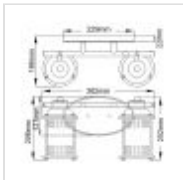

**QN-ASHLANDBAY2-NBR-BATH**

Ashland Bay 2 Light Wall Light - Natural Brass

**DETAILS**

<b>BRAND</b>	Kichler
<b>FAMILY</b>	Ashland Bay
<b>SUITABLE LOCATION</b>	Interior / Bathroom
<b>GUARANTEE</b>	General 2 Year Guarantee
<b>IP RATING</b>	IP44
<b>FINISH</b>	Natural Brass
<b>FITTING HEIGHT</b>	206mm
<b>WIDTH</b>	362mm
<b>PROJECTION/DEPTH</b>	166mm
<b>POWER SOURCE</b>	Mains Voltage
<b>VOLTAGE</b>	220-240v 50hz
<b>MAXIMUM WATTAGE</b>	60W
<b>NUMBER OF LAMPS</b>	2
<b>SOCKET</b>	E27
<b>INTEGRATED LED</b>	No
<b>CLASS</b>	Class I
<b>BUILD MATERIALS</b>	Steel, Clear Seeded Glass
<b>SHADE MATERIAL</b>	Glass
<b>DIMMABLE FITTING</b>	Compatible With Dimmable Lamps
<b>PRODUCT WEIGHT</b>	2.15kg
<b>BOX DIMENSIONS</b>	47 X 23 X 32.5cm
<b>BOX WEIGHT</b>	3.07 Kg