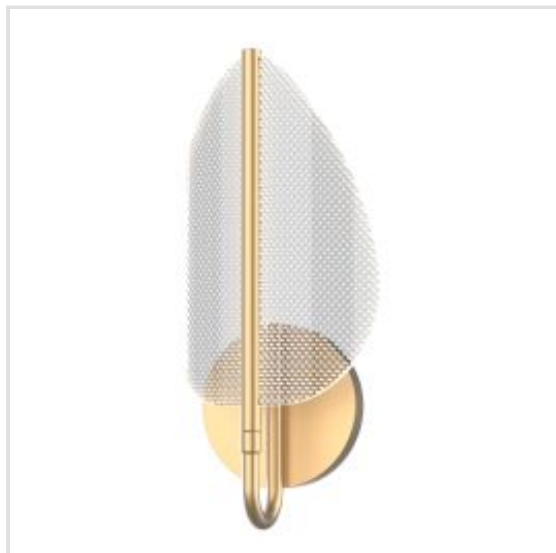

ALORA | FLORIANA

As its name implies, Floriana is inspired by natural floral formations with a twist of Art Deco Sensibilities. Edge lit leaves twirl around a strong architectural Vintage Brass frame. This collection is sure to make waves in any space.

BRAND

Alora

GUARANTEE

Standard 2 Year
Guarantee

QN-FLORIANA-1W-NBR

Floriana 1 Leaf LED Wall Light - Natural Brass

QN-FLORIANA-P-S-NBR

Floriana 5 Leaf LED Chandelier Small - Natural Brass