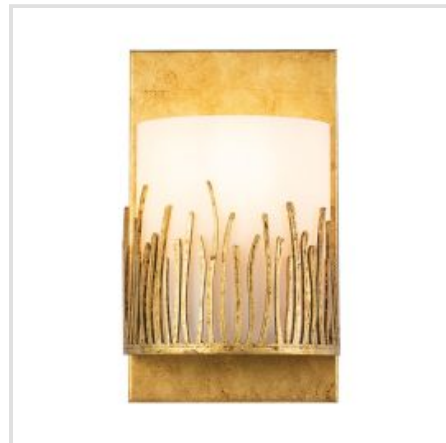

# QUINTIESSE | SAWGRASS

The silhouette of natural sawgrass serves as a muse for the Sawgrass series. The sharply defined shapes surround and cup each opal glass shade with organic design appeal. With a luxurious distressed gold finish the Sawgrass has a timeless appeal suitable for any setting.

**BRAND**

Quintiesse

**GUARANTEE**

Standard 2 Year  
Guarantee

**QN-SAWGRASS-MP-DG-O**

Sawgrass 1 Lt Pendant - Gold Leaf with  
Antique Glaze

**QN-SAWGRASS-1WB-DG-O**

Sawgrass 1 Lt Wall Light - Gold Leaf with  
Antique Glaze

**QN-SAWGRASS-WU-DG-O**

Sawgrass 1 Lt Wall Light - Gold Leaf with  
Antique Glaze

**QN-SAWGRASS-3-DG-O**

Sawgrass 3 Lt Chandelier - Gold Leaf  
with Antique Glaze

**QN-SAWGRASS-2P-DG-O**

Sawgrass 3 Lt Pendant - Gold Leaf with  
Antique Glaze

**QN-SAWGRASS-6-DG-O**

Sawgrass 6 Lt Chandelier - Gold Leaf  
with Antique Glaze

**Quintiesse**  
(Part of Elstead Lighting Group)  
Elstead House  
Mill Lane  
Alton, GU34 2QJ,  
United Kingdom

**Phone**  
+44 (0) 1420 82377