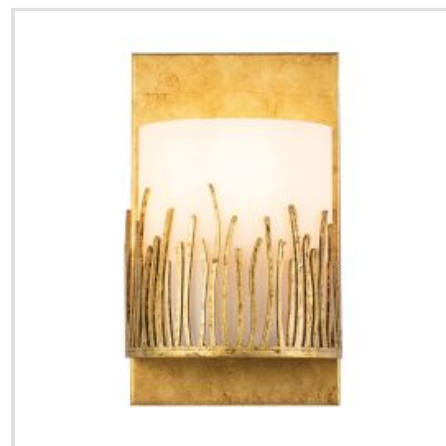

QUINTIESSE | SAWGRASS

The silhouette of natural sawgrass serves as a muse for the Sawgrass series. The sharply defined shapes surround and cup each opal glass shade with organic design appeal. The chandelier has detachable finials if you prefer this look. With a luxurious distressed gold finish the Sawgrass has a timeless appeal suitable for any setting.

BRAND

Quintiesse

GUARANTEE

Standard 2 Year
Guarantee

QN-SAWGRASS-MP-DG-O

Sawgrass 1 Lt Pendant - Gold Leaf with
Antique Glaze

QN-SAWGRASS-1WB-DG-O

Sawgrass 1 Lt Wall Light - Gold Leaf with
Antique Glaze

QN-SAWGRASS-WU-DG-O

Sawgrass 1 Lt Wall Light - Gold Leaf with
Antique Glaze

QN-SAWGRASS-2P-DG-O

Sawgrass 3 Lt Pendant - Gold Leaf with
Antique Glaze

QN-SAWGRASS-3P-DG-O

Sawgrass 3 Lt Pendant - Gold Leaf with
Antique Glaze

QN-SAWGRASS-6-DG-O

Sawgrass 6 Lt Chandelier - Gold Leaf
with Antique Glaze

Quintiesse

(Part of Elstead Lighting Group)
Elstead House
Mill Lane
Alton, GU34 2QJ,
United Kingdom

Phone

+44 (0) 1420 82377

Email

enquiries@quintiesse.com