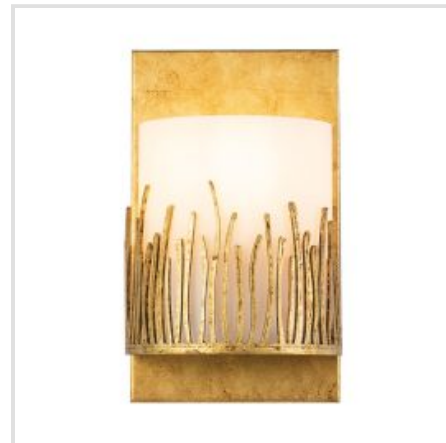

QUINTIESSE | SAWGRASS

The silhouette of natural sawgrass serves as a muse for the Sawgrass series. The sharply defined shapes surround and cup each opal glass shade with organic design appeal. With a luxurious distressed gold finish the Sawgrass has a timeless appeal suitable for any setting.

BRAND

Quintiesse

GUARANTEE

Standard 2 Year
Guarantee

QN-SAWGRASS-MP-DG-O

Sawgrass 1 Lt Pendant - Gold Leaf with
Antique Glaze

QN-SAWGRASS-1WB-DG-O

Sawgrass 1 Lt Wall Light - Gold Leaf with
Antique Glaze

QN-SAWGRASS-WU-DG-O

Sawgrass 1 Lt Wall Light - Gold Leaf with
Antique Glaze

QN-SAWGRASS-3-DG-O

Sawgrass 3 Lt Chandelier - Gold Leaf
with Antique Glaze

QN-SAWGRASS-3P-DG-O

Sawgrass 3 Lt Pendant - Gold Leaf with
Antique Glaze

QN-SAWGRASS-6-DG-O

Sawgrass 6 Lt Chandelier - Gold Leaf
with Antique Glaze

Quintiesse

(Part of Elstead Lighting Group)
Elstead House
Mill Lane
Alton, GU34 2QJ,
United Kingdom

Phone

+44 (0) 1420 82377

Email

enquiries@quintiesse.com