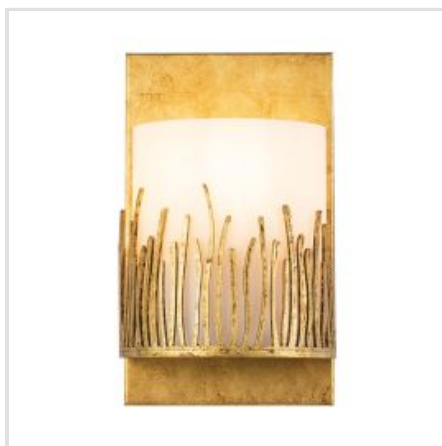

# QUINTIESSE | SAWGRASS

The silhouette of natural sawgrass serves as a muse for the Sawgrass series. The sharply defined shapes surround and cup each opal glass shade with organic design appeal. With a luxurious distressed gold finish, Sawgrass has a timeless appeal suitable for any setting. This wall light is IP44 rated and suitable for bathroom use.

**BRAND**

Quintiesse

**GUARANTEE**

Standard 2 Year  
Guarantee

**QN-SAWGRASS-MP-DG-O**

Sawgrass 1 Lt Pendant - Gold Leaf with  
Antique Glaze

**QN-SAWGRASS-WU-DG-O**

Sawgrass 1 Lt Wall Light - Gold Leaf with  
Antique Glaze

**QN-SAWGRASS-3-DG-O**

Sawgrass 3 Lt Chandelier - Gold Leaf  
with Antique Glaze

**QN-SAWGRASS-2P-DG-O**

Sawgrass 3 Lt Pendant - Gold Leaf with  
Antique Glaze

**QN-SAWGRASS-3P-DG-O**

Sawgrass 3 Lt Pendant - Gold Leaf with  
Antique Glaze

**QN-SAWGRASS-6-DG-O**

Sawgrass 6 Lt Chandelier - Gold Leaf  
with Antique Glaze