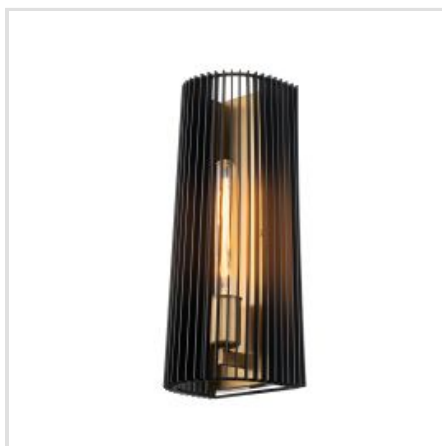

KICHLER | LINARA

The Natural Brass finish on the Linara is like jewelry to the Matte Black metal slatted shade. When illuminated, this range is a true spectacle adding an intangible texture to the surrounding canvas. A refreshing twist on contemporary and mid-century modern décor. Duo-mount pendant that can be mounted as semi-flush for low ceiling spaces.

BRAND

Kichler

GUARANTEE

Standard 2 Year
Guarantee

QN-LINARA-P-BK

Linara 1 Light Pendant - Black & Natural Brass

QN-LINARA1-BK

Linara 1 Light Wall Light - Black & Natural Brass

QN-LINARA-ISLE-BK

Linara 5 Light Linear Chandelier - Black & Natural Brass

QN-LINARA-6P-BK

Linara 6 Light Chandelier/Pendant - Black & Natural Brass