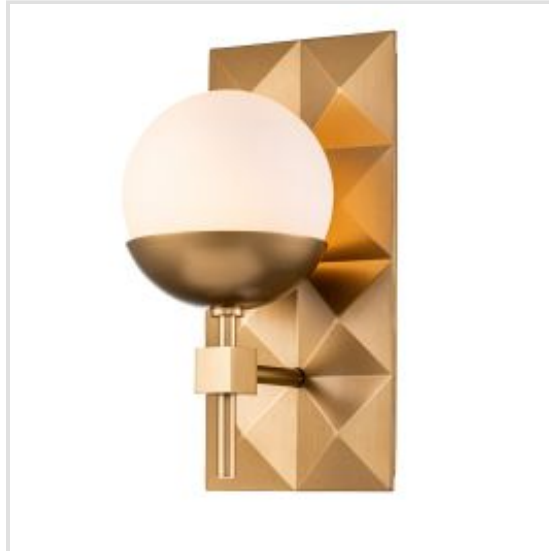

# QUINTIESSE | DECO

The Deco wall lights are classic Art Deco in style. They have an opal glass globe shade and are IP44 rated for bathroom use.

**BRAND**

Quintiesse

**GUARANTEE**

Standard 2 Year  
Guarantee

**QN-DECO-1WB-AB-O**

Deco 1 Lt Wall Light - Laquered Gold