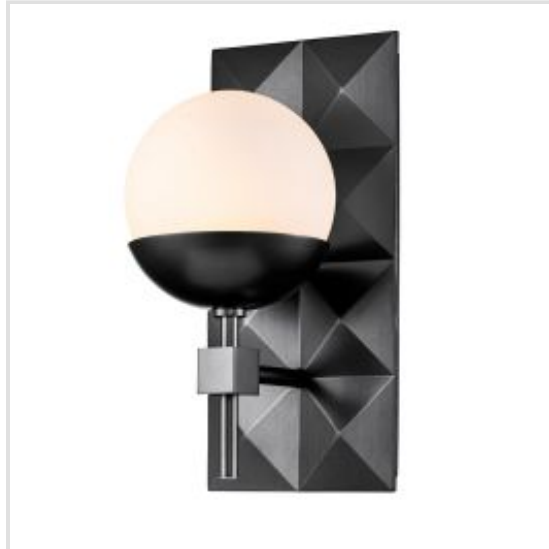

QUINTIESSE | DECO

The Deco wall lights are classic Art Deco in style. They have an opal glass globe shade and are IP44 rated for bathroom use.

BRAND

Quintiesse

GUARANTEE

Standard 2 Year
Guarantee

QN-DECO-1WB-BLK-O

Deco 1 Lt Wall Light - Black