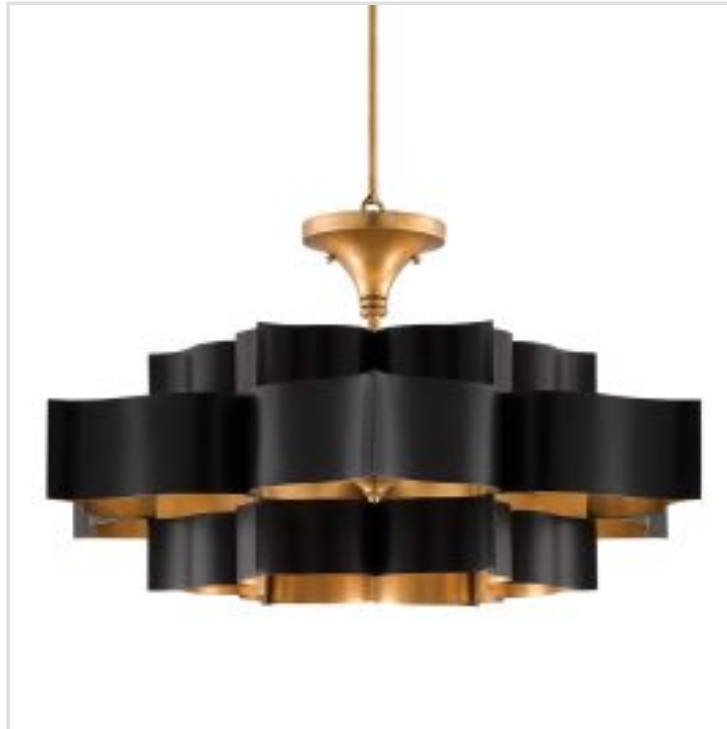

# CURREY & COMPANY | GRAND LOTUS

The Grand Lotus Black Flush Mount receives its good looks from a combination of stunning workmanship and a mix of satin black and contemporary gold leaf finishes. The black flush is skillfully fashioned from steel.

## **QNC-GRAND-LOTUS-6P-BCGL**

Grand Lotus 6 Lt Chandelier - Matte Black / Contemporary Gold Leaf