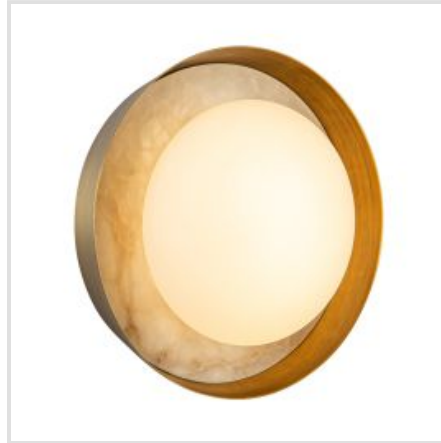

ALORA | ALONSO

The Alonso family creates soft yet strong forms with its stunning mix of materials. Using alabaster in exciting ways as both decorative backplate elements and strong carved shades, the Alonso is traditional yet completely modern. Thick forged metal finished in Urban Bronze create the perfect frame for the Alabaster details. *Alabaster boasts distinct variations in both its veining and tone, a unique characteristic of a timeless natural material. No two pieces will look the exact same.

BRAND

Alora

GUARANTEE

Standard 2 Year
Guarantee

QN-ALONSO2-UBZ-AR

Alonso 2 It LED Wall Light - Urban
Bronze

QN-ALONSO2-VBS-AR

Alonso 2 It LED Wall Light - Vintage
Brass

QN-ALONSO3-UBZ-AR

Alonso 3 It LED Wall Light - Urban
Bronze

QN-ALONSO3-VBS-AR

Alonso 3 It LED Wall Light - Vintage
Brass

QN-ALONSO8-VBS-AR

Alonso 8 It LED Chandelier Pendant -
Vintage Brass