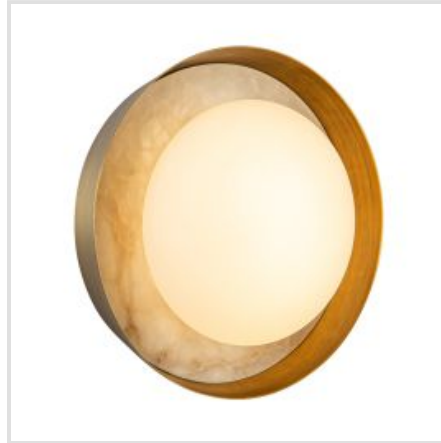

ALORA | ALONSO

The Alonso family creates soft yet strong forms with its stunning mix of materials. Using alabaster in exciting ways as both decorative backplate elements and strong carved shades, the Alonso is traditional yet completely modern. Thick forged metal finished in Vintage Brass create the perfect frame for the Alabaster details. *Alabaster boasts distinct variations in both its veining and tone, a unique characteristic of a timeless natural material. No two pieces will look the exact same.

BRAND

Alora

GUARANTEE

Standard 2 Year
Guarantee

QN-ALONSO2-UBZ-AR

Alonso 2 It LED Wall Light - Urban
Bronze

QN-ALONSO2-VBS-AR

Alonso 2 It LED Wall Light - Vintage
Brass

QN-ALONSO3-UBZ-AR

Alonso 3 It LED Wall Light - Urban
Bronze

QN-ALONSO8-UBZ-AR

Alonso 8 It LED Chandelier Pendant -
Urban Bronze

QN-ALONSO8-VBS-AR

Alonso 8 It LED Chandelier Pendant -
Vintage Brass

Quintiesse