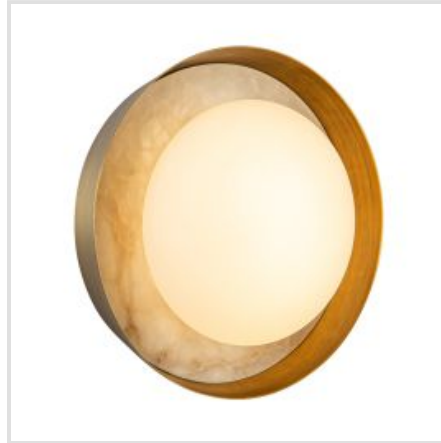

ALORA | ALONSO

The Alonso family creates soft yet strong forms with its stunning mix of materials. Using alabaster in exciting ways as both decorative backplate elements and strong carved shades, the Alonso is traditional yet completely modern. Thick forged metal finished in Urban Bronze create the perfect frame for the Alabaster details. *Alabaster boasts distinct variations in both its veining and tone, a unique characteristic of a timeless natural material. No two pieces will look the exact same.

BRAND

Alora

GUARANTEE

Standard 2 Year
Guarantee

QN-ALONSO2-UBZ-AR

Alonso 2 It LED Wall Light - Urban
Bronze

QN-ALONSO2-VBS-AR

Alonso 2 It LED Wall Light - Vintage
Brass

QN-ALONSO3-VBS-AR

Alonso 3 It LED Wall Light - Vintage
Brass

QN-ALONSO8-UBZ-AR

Alonso 8 It LED Chandelier Pendant -
Urban Bronze

QN-ALONSO8-VBS-AR

Alonso 8 It LED Chandelier Pendant -
Vintage Brass