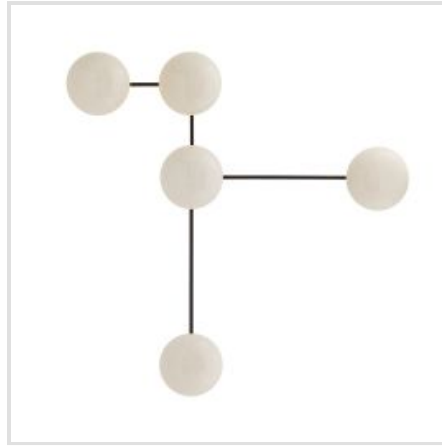

QNA-GLAZE-5WB-BIC

Glaze 5 Lt Wall Light - Ivory Stained
Crackle & Blackened Steel