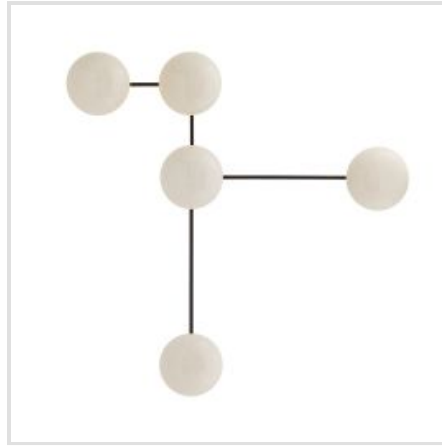

ARTERIORS | GLAZE

The three-light fixture features a trio of stained ivory crackle ceramic shades with frosted glass lights suspended from a triangular blackened steel armature. Hand applied finish will vary.

QNA-GLAZE-TL-BIC

Glaze 1 Lt Table Lamp - Ivory Stained
Crackle & Blackened Steel

QNA-GLAZE-1WB-BIC

Glaze 1 Lt Wall Light - Ivory Stained
Crackle & Blackened Steel

QNA-GLAZE-2LP-BIC

Glaze 2 Lt Linear Chandelier - Ivory
Stained Crackle & Blackened Steel

QNA-GLAZE-2WB-BIC

Glaze 2 Lt Wall Light - Ivory Stained
Crackle & Blackened Steel

QNA-GLAZE-4SF-BIC

Glaze 4 Lt Large Semi-Flush - Ivory Stained Crackle & Blackened Steel

QNA-GLAZE-5WB-BIC

Glaze 5 Lt Wall Light - Ivory Stained Crackle & Blackened Steel