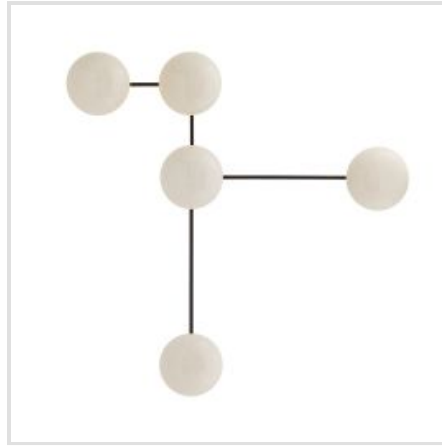

ARTERIORS | GLAZE

The Glaze collection is an ode to hand craftsmanship, inspired by beautiful glazed tableware and ceramics that reveal the hand of the maker. The Glaze Linear Pendant's super geometric blackened steel armature - elevated by textural knurled detailing - is paired with rounded ceramic shades in a unique ivory stained crackle glaze and soft frosted glass that casts a flattering glow. A showstopper designed to hold its own, the glaze pendant also offers endless installation possibilities when hung in multiples or with coordinating single glaze pendants for large spaces and public installations.

QNA-GLAZE-TL-BIC

Glaze 1 It Table Lamp - Ivory Stained
Crackle & Blackened Steel

QNA-GLAZE-1WB-BIC

Glaze 1 It Wall Light - Ivory Stained
Crackle & Blackened Steel

QNA-GLAZE-2WB-BIC

Glaze 2 It Wall Light - Ivory Stained
Crackle & Blackened Steel

QNA-GLAZE-3-BIC

Glaze 3 It Chandelier - Ivory Stained
Crackle & Blackened Steel

QNA-GLAZE-4SF-BIC

Glaze 4 Lt Large Semi-Flush - Ivory Stained Crackle & Blackened Steel

QNA-GLAZE-5WB-BIC

Glaze 5 Lt Wall Light - Ivory Stained Crackle & Blackened Steel