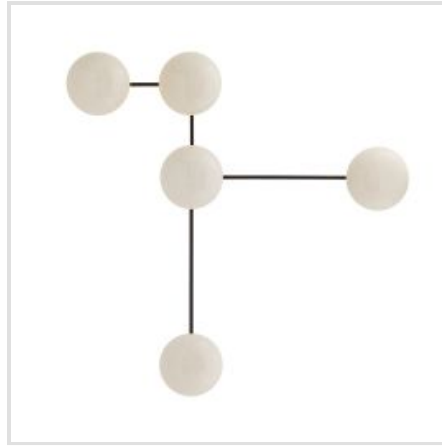

# ARTERIORS | GLAZE

This simple, versatile form marries ivory stained crackle-glazed ceramic shades and softly frosted opal lights for a versatile, textural sconce that casts a flattering glow in any space. The effect is multiplied when installed in groupings or in combination with Glaze Large Sconces and Glaze Dome Sconces for one-of-a-kind designs.

**BRAND**

Arteriors

**GUARANTEE**

Standard 2 Year  
Guarantee

**QNA-GLAZE-F-S-BIC**

Glaze 1 It Ceiling Flush - Ivory Stained  
Crackle & Blackened Steel

**QNA-GLAZE-1P-BIC**

Glaze 1 It Pendant - Ivory Stained  
Crackle & Blackened Steel

**QNA-GLAZE-TL-BIC**

Glaze 1 It Table Lamp - Ivory Stained  
Crackle & Blackened Steel

**QNA-GLAZE-2LP-BIC**

Glaze 2 It Linear Chandelier - Ivory  
Stained Crackle & Blackened Steel

**QNA-GLAZE-2WB-BIC**

Glaze 2 It Wall Light - Ivory Stained  
Crackle & Blackened Steel

**QNA-GLAZE-3-BIC**

Glaze 3 It Chandelier - Ivory Stained  
Crackle & Blackened Steel

**QNA-GLAZE-4SF-BIC**

Glaze 4 Lt Large Semi-Flush - Ivory Stained Crackle & Blackened Steel

**QNA-GLAZE-5WB-BIC**

Glaze 5 Lt Wall Light - Ivory Stained Crackle & Blackened Steel