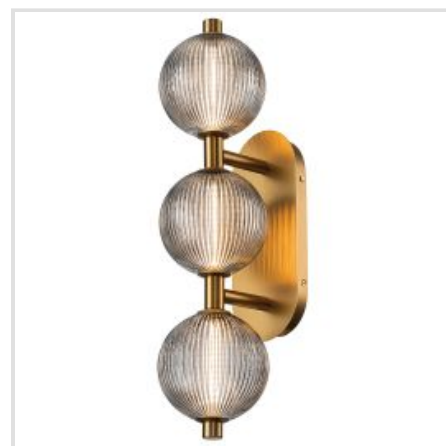

EUROFASE | PALMAS

Inspired by a string of natural pearls, these beautiful ribbed spheres are lit with integrated LEDs that give a timeless elegance. The Palmas collection can be hung as multiple pendants in all different configurations to make a larger installation. Each pendant has a 1W LED downlight within the finial to provide a small spotlight effect.

BRAND

Eurofase

GUARANTEE

Standard 2 Year
Guarantee

QN-PALMAS-1MP-BG

Palmas 1 Lt Mini Pendant - Gold

QN-PALMAS-1MP-PN

Palmas 1 Lt Mini Pendant - Polished
Nickel

QN-PALMAS-2MP-BG

Palmas 2 Lt Mini Pendant - Gold

QN-PALMAS-2W-BG

Palmas 2 Lt Wall Light - Gold

QN-PALMAS-2W-PN

Palmas 2 Lt Wall Light - Polished Nickel

QN-PALMAS-3W-BG

Palmas 3 Lt Wall Light - Gold

QN-PALMAS-3W-PN

Palmas 3 Lt Wall Light - Polished Nickel