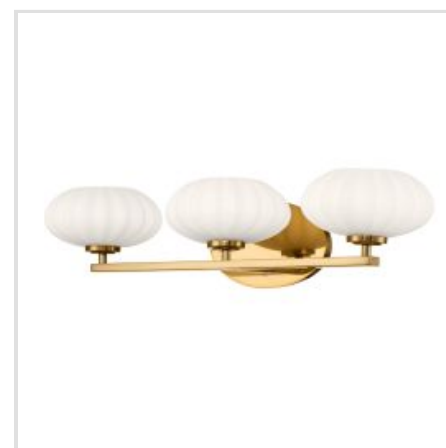

KICHLER | PIM

The Pim 5 light chandelier features a nostalgic mid-century modern design with round-shaped satin etched cased opal glasses. A perfect addition to contemporary and transitional settings, all Pim fittings are IP44 rated and supplied with G9 LED lamps, giving them the added benefit of being suitable for use in bathrooms. The range is available in Fox Gold or Polished Chrome.

BRAND

Kichler

GUARANTEE

General 2 Year
Guarantee

QN-PIM1-FXG

Pim 1 Light Wall Light - Fox Gold

QN-PIM1-PC

Pim 1 Light Wall Light - Polished
Chrome

QN-PIM3-FXG

Pim 3 Light Wall Light - Fox Gold

QN-PIM3-PC

Pim 3 Light Wall Light - Polished
Chrome

QN-PIM5-FXG

Pim 5 Light Chandelier - Fox Gold