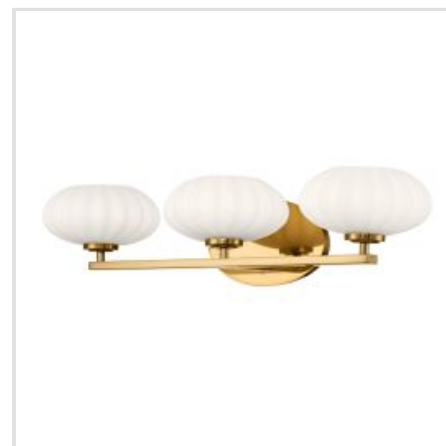

KICHLER | PIM

The Pim 5 light chandelier features a nostalgic mid-century modern design with round-shaped satin etched cased opal glasses. A perfect addition to contemporary and transitional settings, all Pim fittings are IP44 rated and supplied with G9 LED lamps, giving them the added benefit of being suitable for use in bathrooms. The range is available in Fox Gold or Polished Chrome.

BRAND

Kichler

GUARANTEE

General 2 Year
Guarantee

QN-PIM1-FXG

Pim 1 Light Wall Light - Fox Gold

QN-PIM1-PC

Pim 1 Light Wall Light - Polished Chrome

QN-PIM3-FXG

Pim 3 Light Wall Light - Fox Gold

QN-PIM3-PC

Pim 3 Light Wall Light - Polished Chrome

QN-PIM5-PC

Pim 5 Light Chandelier - Polished Chrome