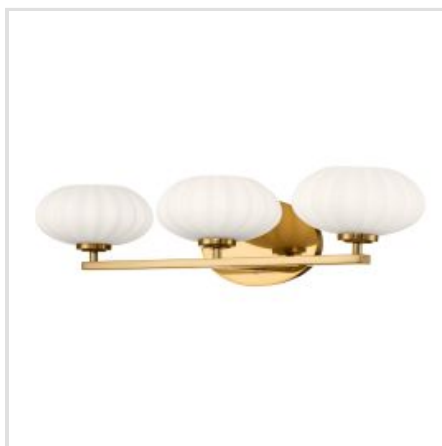

KICHLER | PIM

The Pim 1lt wall light features a nostalgic mid-century modern design with round-shaped satin etched cased opal glasses. A perfect addition to contemporary and transitional settings, all Pim fittings are IP44 rated and supplied with G9 LED lamps, giving them the added benefit of being suitable for use in bathrooms. The range is available in Fox Gold or Polished Chrome.

BRAND

Kichler

GUARANTEE

General 2 Year
Guarantee

QN-PIM1-FXG

Pim 1 Light Wall Light - Fox Gold

QN-PIM3-FXG

Pim 3 Light Wall Light - Fox Gold

QN-PIM3-PC

Pim 3 Light Wall Light - Polished
Chrome

QN-PIM5-FXG

Pim 5 Light Chandelier - Fox Gold

QN-PIM5-PC

Pim 5 Light Chandelier - Polished Chrom