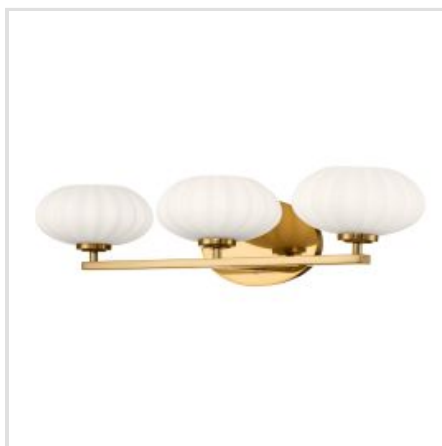

KICHLER | PIM

The Pim 1lt wall light features a nostalgic mid-century modern design with round-shaped satin etched cased opal glasses. A perfect addition to contemporary and transitional settings, all Pim fittings are IP44 rated and supplied with G9 LED lamps, giving them the added benefit of being suitable for use in bathrooms. The range is available in Fox Gold or Polished Chrome.

BRAND

Kichler

GUARANTEE

General 2 Year
Guarantee

QN-PIM1-PC

Pim 1 Light Wall Light - Polished
Chrome

QN-PIM3-FXG

Pim 3 Light Wall Light - Fox Gold

QN-PIM3-PC

Pim 3 Light Wall Light - Polished
Chrome

QN-PIM5-FXG

Pim 5 Light Chandelier - Fox Gold

QN-PIM5-PC

Pim 5 Light Chandelier - Polished Chrom