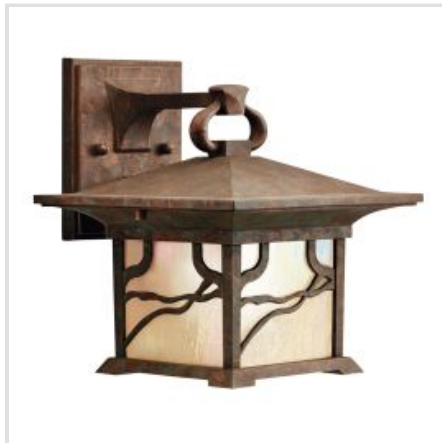

# KICHLER | MORRIS

The incomparable trailing design of this Flush fixture from the Morris collection reflects Southwest Mission style. Distressed copper finish along with the inside etched, iridescent -seedy glass will be admired time and again. IP44 rated.

**BRAND**

Kichler

**GUARANTEE**

3 Year Anti Corrosion Guarantee

**QN-MORRIS-L**

Morris 1 Light Large Wall Lantern - Distressed Copper

**QN-MORRIS-M**

Morris 1 Light Medium Wall Lantern - Distressed Copper

**QN-MORRIS3**

Morris 1 Light Pedestal Lantern - Distressed Copper

**QN-MORRIS-S**

Morris 1 Light Small Wall Lantern - Distressed Copper