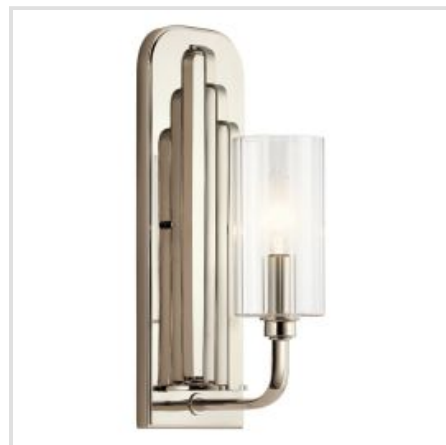

KICHLER | KIMROSE

The Kimrose collection is an Art Deco masterpiece. Its geometric shapes take center stage in a gorgeous Brushed Natural Brass finish. The shades are clear fluted glass, meaning they're ribbed gently with vertical grooves to produce a subtle lighting effect. For lighting without the effect, simply remove the shades.

BRAND

Kichler

GUARANTEE

General 2 Year
Guarantee

QN-KIMROSE-MP-PN

Kimrose 1 Light Mini Pendant - Polished Nickel

QN-KIMROSE1-BNB

Kimrose 1 Light Wall Light - Brushed Natural Brass

QN-KIMROSE1-PN

Kimrose 1 Light Wall Light - Polished Nickel

QN-KIMROSE10-BNB

Kimrose 10 Light Linear Chandelier - Brushed Natural Brass

QN-KIMROSE10-PN

Kimrose 10 Light Linear Chandelier - Polished Nickel

QN-KIMROSE3-BNB

Kimrose 3 Light Chandelier - Brushed Natural Brass

QN-KIMROSE3-PN

Kimrose 3 Light Chandelier - Polished Nickel

QN-KIMROSE6-BNB

Kimrose 6 Light Chandelier - Brushed Natural Brass

QN-KIMROSE6-PN

Kimrose 6 Light Chandelier - Polished Nickel