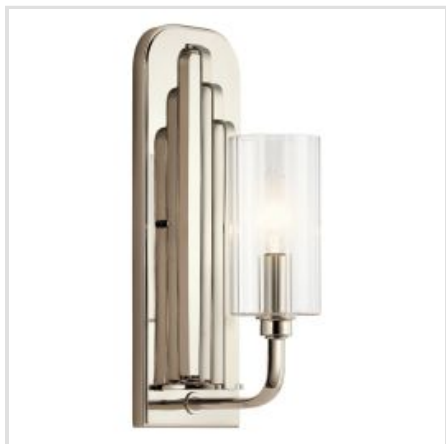

KICHLER | KIMROSE

The Kimrose collection is an Art Deco masterpiece. Its geometric shapes take center stage in a gorgeous Brushed Natural Brass finish. The shades are clear fluted glass, meaning they're ribbed gently with vertical grooves to produce a subtle lighting effect. For lighting without the effect, simply remove the shades.

BRAND

Kichler

GUARANTEE

General 2 Year
Guarantee

QN-KIMROSE-MP-BNB

Kimrose 1 Light Mini Pendant - Brushed Natural Brass

QN-KIMROSE-MP-PN

Kimrose 1 Light Mini Pendant - Polished Nickel

QN-KIMROSE1-BNB

Kimrose 1 Light Wall Light - Brushed Natural Brass

QN-KIMROSE1-PN

Kimrose 1 Light Wall Light - Polished Nickel

QN-KIMROSE10-BNB

Kimrose 10 Light Linear Chandelier - Brushed Natural Brass

QN-KIMROSE10-PN

Kimrose 10 Light Linear Chandelier - Polished Nickel

QN-KIMROSE3-BNB

Kimrose 3 Light Chandelier - Brushed
Natural Brass

QN-KIMROSE3-PN

Kimrose 3 Light Chandelier - Polished
Nickel

QN-KIMROSE6-PN

Kimrose 6 Light Chandelier - Polished
Nickel